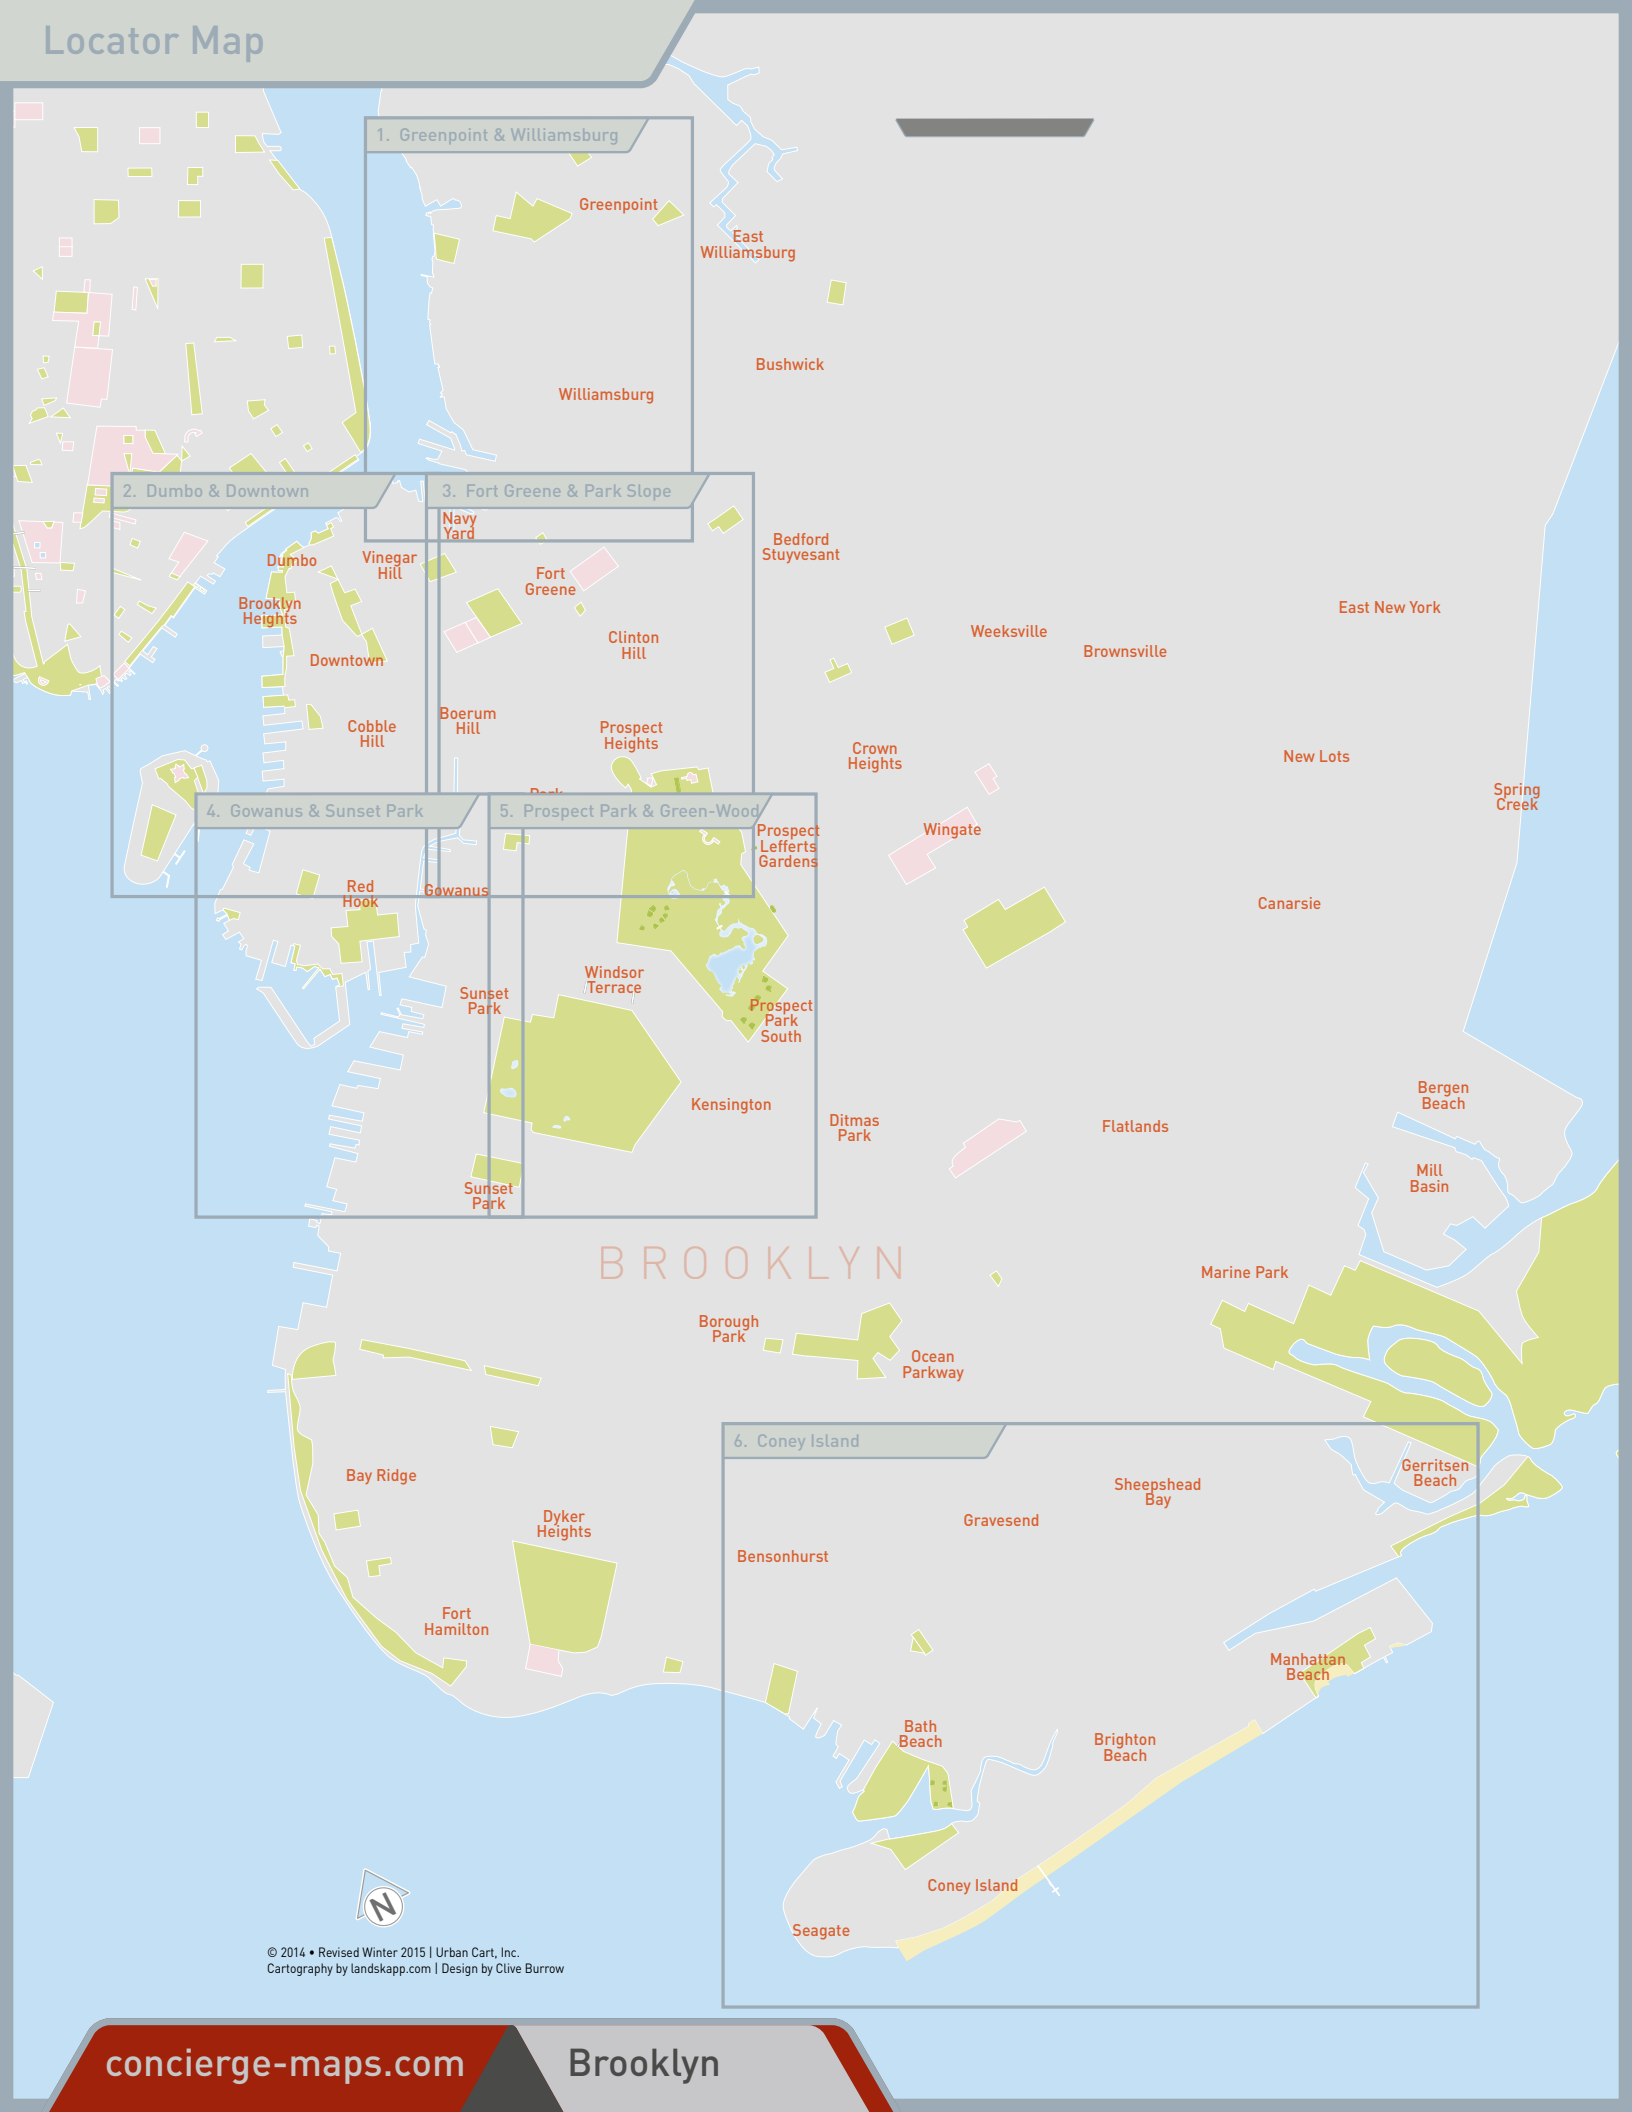

Locator Map

1. Greenpoint & Williamsburg

2. Dumbo & Downtown

3. Fort Greene & Park Slope

4. Gowanus & Sunset Park

5. Prospect Park & Green-Wood

6. Coney Island

© 2014 • Revised Winter 2015 | Urban Cart, Inc.
Cartography by landskapp.com | Design by Clive Burrow